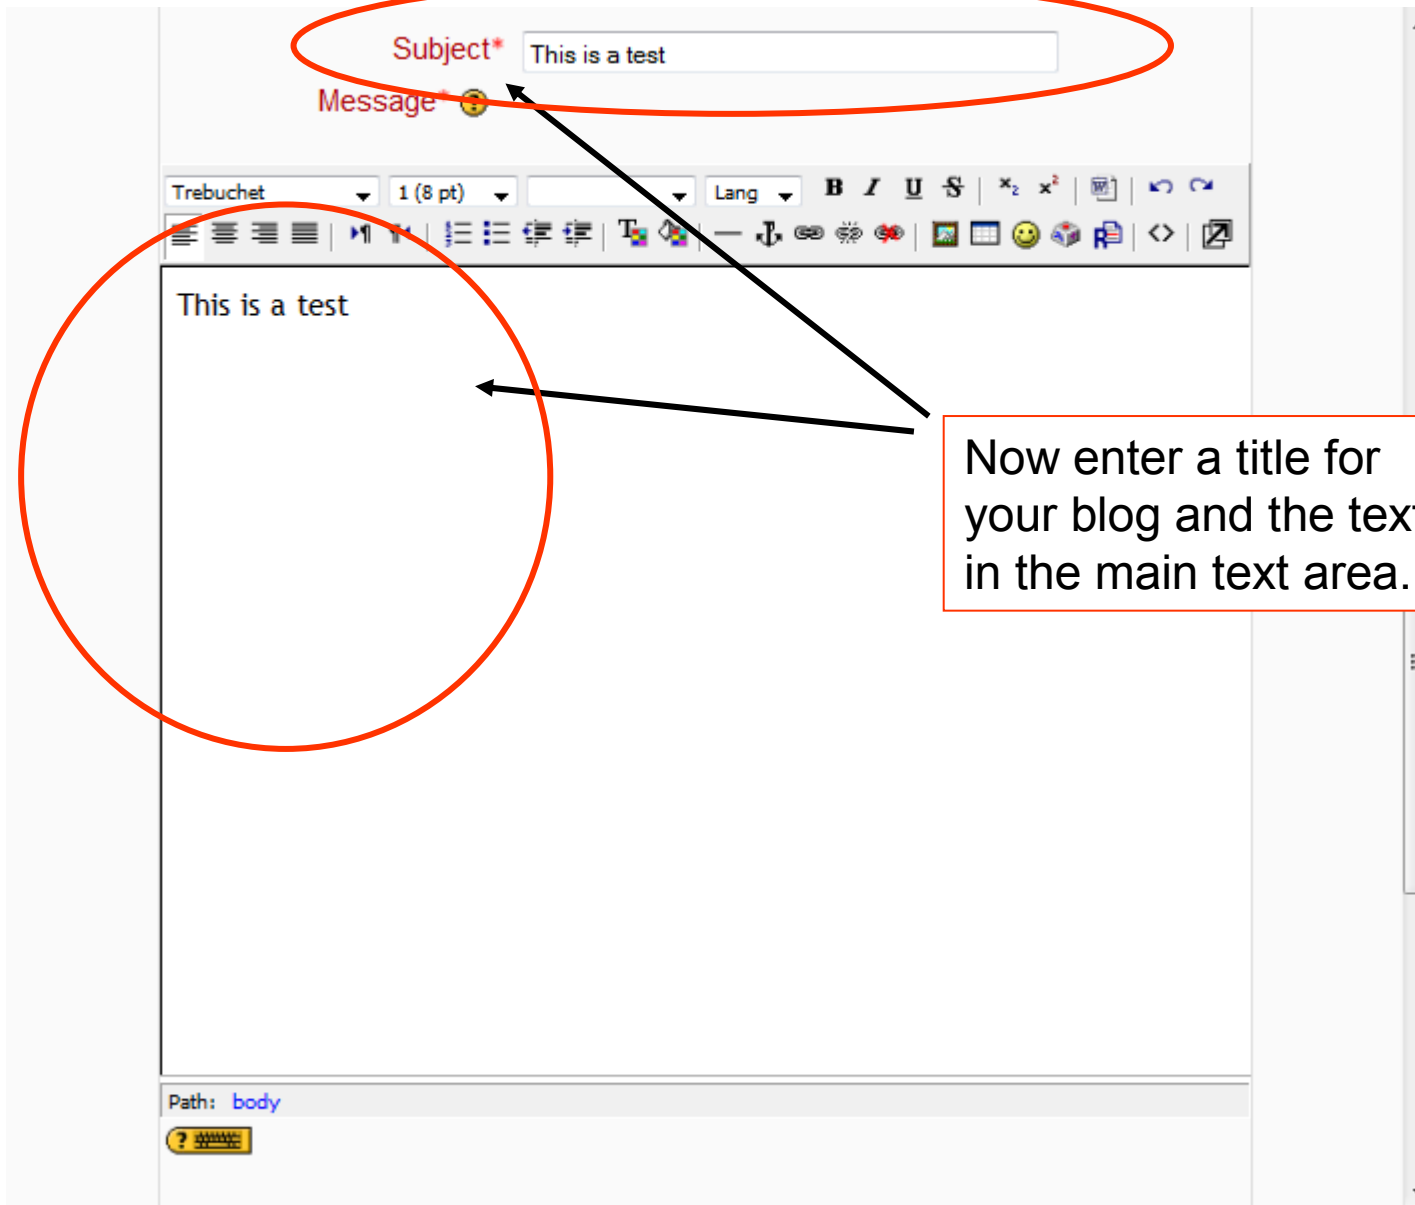

[Edit](#) | [Delete](#) | [Reply](#)

You'll see now a reply option on the posting at the top of the notices forum. Click on this "reply" link.

Template-Forums

The image shows a screenshot of a web browser displaying a school blog post. At the top, the post is titled "School Blog Topics" and is attributed to "School Website Administrator" dated "Thursday, 8 July 2010, 10:21 AM". The main content of the post includes the text "Here are the different School Blog Topics for you to look through." and a large "Logo" placeholder. Below the main content, there is a "Your reply" section with a "Subject\*" field containing "Re: School Blog Topics" and a "Message\*" field with a help icon. A rich text editor toolbar is visible below the message field, featuring various icons for text formatting (bold, italic, underline, strikethrough), alignment, and insertion. A red-bordered text box is overlaid on the page, containing the text: "A new posting will appear at the bottom of the page. Scroll down the page to view it properly." Two black arrows originate from this text box: one points down to the "Message\*" field, and the other points down to the bottom of the page. A large red oval is drawn around the bottom portion of the page, encompassing the reply form and the bottom of the main content area.